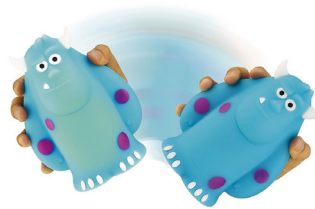

Soft cuddly friend

- Child-friendly product specially designed for kids
- Safe and soft to touch

Portable guide light

- Tilt to turn on the LED light inside
- Easy charging with induction on dock

Cosy nightlight

- For a night filled with light

Imaginative Lighting

PHILIPS

Disney

Highlights

For kids

Specially designed for kids, the SoftPal is sure to bring a world of light to your child's bedroom and sleep time in a safe and comforting way.

0% BPA

The SoftPal is a soft and squeezable cuddly light friend containing no BPA.

LED inside

With the LED light inside, your SoftPal can light up the night in a sure and safe way: always cool to touch. Thanks to its LED, SoftPal will shine for longer too.

Tilt to turn on and off

Light up the night by simply turning the SoftPal. The LED light inside will switch on and off with every tilt of the hand.

Charging on dock

Sit the SoftPal on its docking station and press the button so induction charging will start automatically. When your SoftPal is fully charged, the light indicator on the dock will switch off automatically.