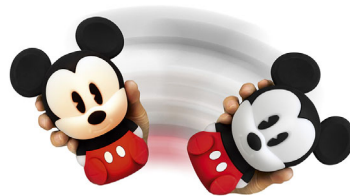

Tilt to turn on and off

Light up the night by simply turning the SoftPal. The LED light inside will switch on and off with every tilt of the hand.