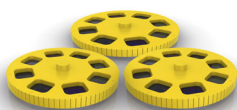

Extra image wheels included

This Philips and Disney light comes with 3 wheels, each consisting of 8 different images to stimulate your child's imagination.

717693216

Specifications

Design and finishing

- Material: synthetics
- Colour: red