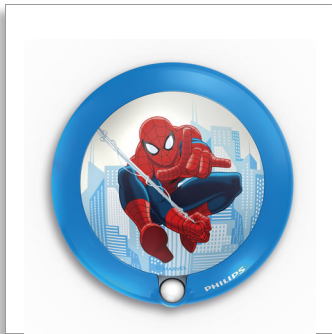

Philips Marvel
Sensor night light

Spider-Man

Blue
LED

71765/40/16

Switch on imagination

This Philips and Marvel Spider-Man night light reassures during the night with a print of your child's favourite hero. The motion sensor switches on the gentle light with a single movement. It is battery-operated, so you can place it where needed.

Designed for your kids' room

- For kids
- Reassures your child at night
- High quality LED light
- Warm white light

Special characteristics

- Battery-operated - 2 x AAA batteries not included
- Day and night motion sensor

Imaginative Lighting

PHILIPS

MARVEL

Highlights

For kids

This Philips and Marvel light for your child's bedroom creates an environment which encourages children to indulge in what they enjoy most – fun and creativity! A place where your child can study, play and sleep accompanied by their favourite Marvel character. This light is designed to be safe for your child.

Reassures your child at night

This Philips and Marvel light for your child's bedroom is the perfect night light to make your child feel safe. The integrated day and night motion sensor makes it easy for your child to switch on the light with a simple movement or just by walking by. Positioned beside your child's bed, it's the ideal orientation light.