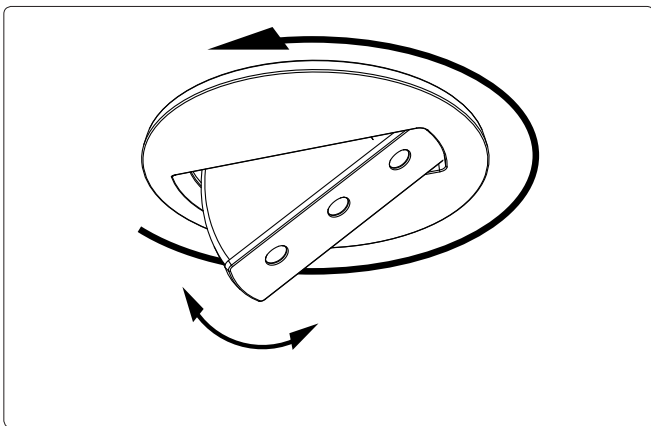

Incl.

3 x Luxeon Rebel
Powered

Ø 110mm

IPX1

POWER
LED

(*)

8

Philips Lighting Contact Centre
Int. Business Reply Service
I.B.R.S. / C.C.R.I. Numéro 10461
5600 VB Eindhoven
Pays-Bas / The Netherlands