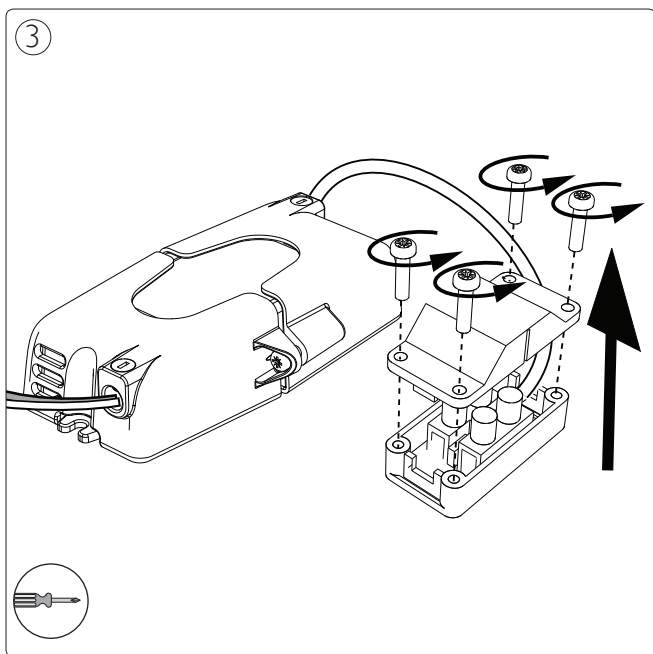

Incl.

3 x Luxeon Rebel
Powered

Ø 110mm

IPX1

POWER
LED

(*)

8

Philips Lighting Contact Centre
Int. Business Reply Service
I.B.R.S. / C.C.R.I. Numéro 10461
5600 VB Eindhoven
Pays-Bas / The Netherlands