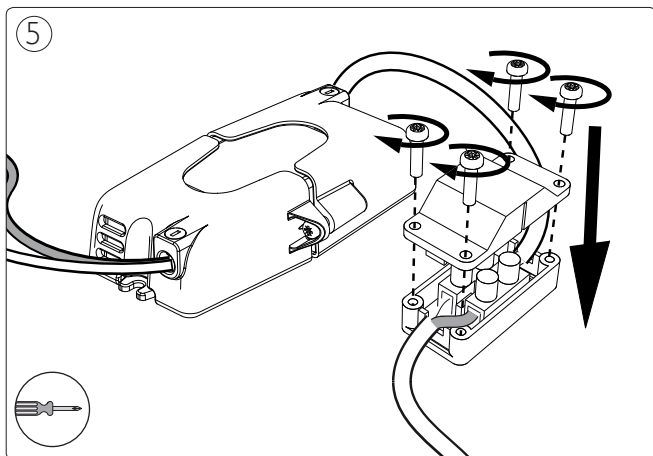

Incl.

3 x Luxeon Rebel
Powered

Ø 110mm

IPX1

POWER
LED

(*)

8

Philips Lighting Contact Centre
Int. Business Reply Service
I.B.R.S. / C.C.R.I. Numéro 10461
5600 VB Eindhoven
Pays-Bas / The Netherlands