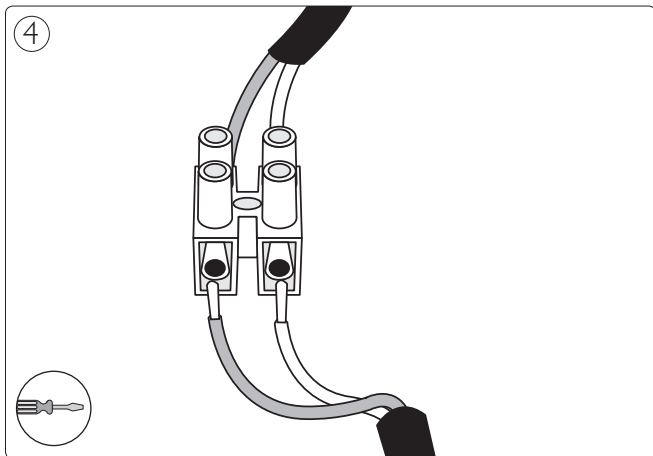

Incl.

3 x Luxeon Rebel
Powered

Ø 110mm

IPX1

POWER
LED

(*)

8

Philips Lighting Contact Centre
Int. Business Reply Service
I.B.R.S. / C.C.R.I. Numéro 10461
5600 VB Eindhoven
Pays-Bas / The Netherlands