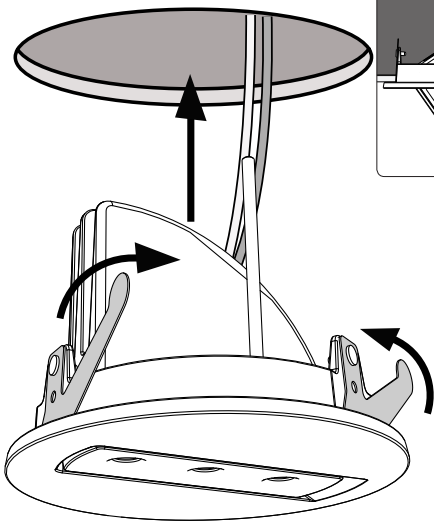

Incl.

3 x Luxeon Rebel
Powered

Ø 110mm

IPX1

POWER
LED

(*)

8

Philips Lighting Contact Centre
Int. Business Reply Service
I.B.R.S. / C.C.R.I. Numéro 10461
5600 VB Eindhoven
Pays-Bas / The Netherlands