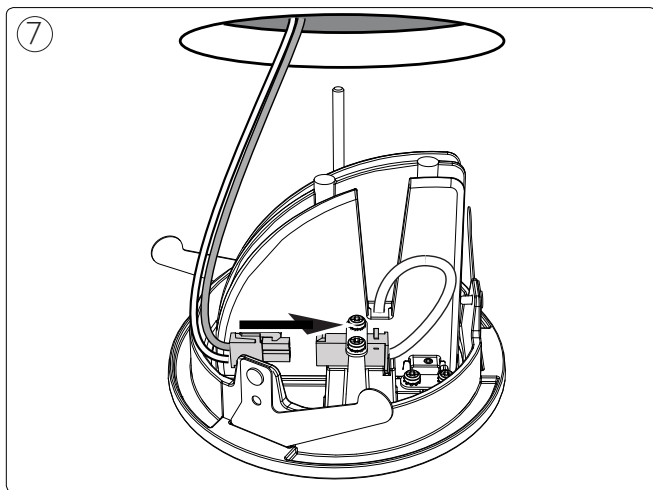

Incl.

3 x Luxeon Rebel
Powered

Ø 110mm

IPX1

POWER
LED

(*)

8

Philips Lighting Contact Centre
Int. Business Reply Service
I.B.R.S. / C.C.R.I. Numéro 10461
5600 VB Eindhoven
Pays-Bas / The Netherlands