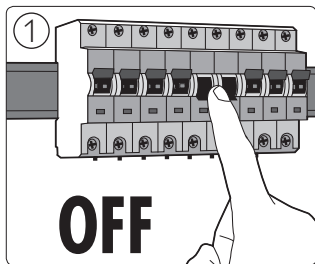

Incl.

3 x Luxeon Rebel
Powered

Ø 110mm

IPX1

POWER
LED

(*)

8

Philips Lighting Contact Centre
Int. Business Reply Service
I.B.R.S. / C.C.R.I. Numéro 10461
5600 VB Eindhoven
Pays-Bas / The Netherlands