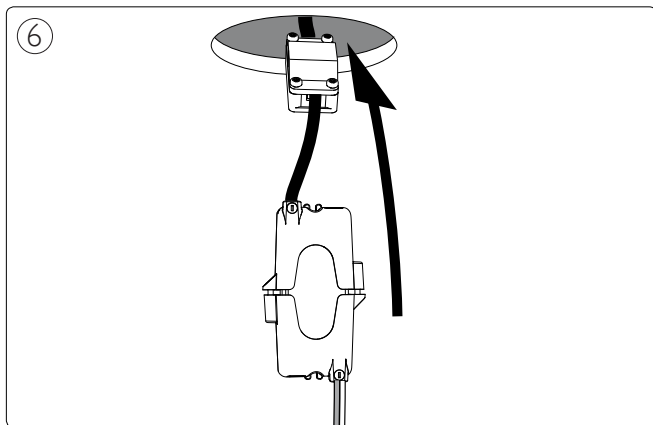

Incl.

3 x Luxeon Rebel
Powered

Ø 110mm

IPX1

POWER
LED

(*)

8

Philips Lighting Contact Centre
Int. Business Reply Service
I.B.R.S. / C.C.R.I. Numéro 10461
5600 VB Eindhoven
Pays-Bas / The Netherlands