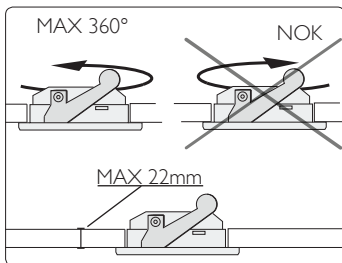

Incl.

3 x Luxeon Rebel
Powered

Ø 110mm

IPX1

POWER
LED

(*)

8

Philips Lighting Contact Centre
Int. Business Reply Service
I.B.R.S. / C.C.R.I. Numéro 10461
5600 VB Eindhoven
Pays-Bas / The Netherlands