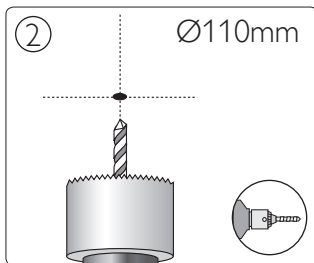

Incl.

3 x Luxeon Rebel
Powered

Ø 110mm

IPX1

POWER
LED

(*)

8

Philips Lighting Contact Centre
Int. Business Reply Service
I.B.R.S. / C.C.R.I. Numéro 10461
5600 VB Eindhoven
Pays-Bas / The Netherlands