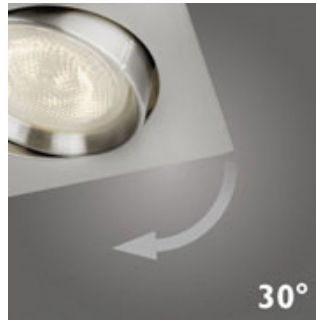

## Warm white light

Light can have different colour temperatures, indicated in units called Kelvin (K). Lamps with a low Kelvin value produce a warm, more cosy light, while those with a higher Kelvin value produce a cool, more energising light. This Philips lamp offers warm white light for a cosy atmosphere.

## Adjustable spot head

Direct the light where you want it most by simply adjusting, rotating or tilting the spot head of the lamp.