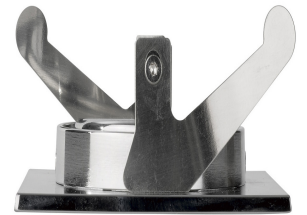

Philips SMARTSPOT
Recessed spot light

GALILEO
chrome
LED

SMARTSPOT

59081/11/16

Accent your home with light

This Philips SmartSpot Galileo LED recessed spot is perfect for accent lighting. Discreet and minimalist in design, it blends in with your ceiling, while the directional high-tech LEDs produce plenty of warm white energy-saving light.

Sustainable light solutions

- High quality LED light
- Energy saving
- Warm white light
- The perfect light beam for accent lighting
- Long operating life of up to 15 years

Special characteristics

- Adjustable spot head

PHILIPS

Recessed spot light
GALILEO chrome, LED

Highlights

High quality LED light

The LED technology integrated into this Philips lamp is a unique solution developed by Philips. It turns on instantly, enables an optimal light output and brings out vivid colours in your home.

Accent lighting

This Philips spot light has the perfect light beam for accent lighting. With bundled light you can emphasise any detail or feature in your interior.

Adjustable spot head

Direct the light where you want it most by simply adjusting, rotating or tilting the spot head of the lamp.