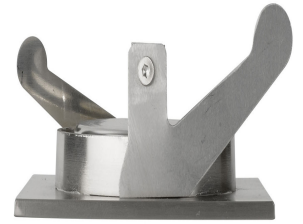

Philips SMARTSPOT
Recessed spot light

GALILEO
matt chrome
LED

SMARTSPOT

59081/17/16

Accent your home with light

This Philips SmartSpot Galileo LED recessed spot is perfect for accent lighting. Discreet and minimalist in design, it blends in with your ceiling, while the directional high-tech LEDs produce plenty of warm white energy-saving light.

Sustainable light solutions

- High quality LED light
- Energy saving
- Warm white light
- The perfect light beam for accent lighting
- Long operating life of up to 15 years

Special characteristics

- Adjustable spot head

PHILIPS

Recessed spot light
GALILEO matt chrome, LED

Highlights

High quality LED light

The LED technology integrated into this Philips lamp is a unique solution developed by Philips. It turns on instantly, enables an optimal light output and brings out vivid colours in your home.

- Length: 9.1 cm
- Width: 9.1 cm
- Net weight: 0.170 kg
- Recessed distance: 3.9 cm
- Cut out length: 7.4 cm
- Cut out width: 7.4 cm

Technical specifications

- Mains power: Range 220 V–240 V, 50-60 Hz
- Bulb technology: LED, Safety Extra Low Voltage
- Number of bulbs: 1
- Wattage bulb included: 3 W
- Light colour: warm white
- Lamp lifetime up to: 15,000 hrs
- Beam angle: 50°
- Total lumen output fixture: 170 lm
- Fixture dimmable: No
- LED
- Built-in LED
- IP code: IP20, protection against objects bigger than 12.5 mm, no protection against water
- Class of protection: III — safe extra low voltage
- Light source equivalent to traditional bulb of: 35 W