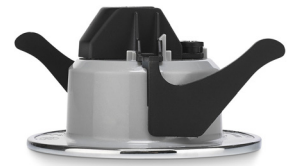

Philips SMARTSPOT
Recessed spot light

SCEPTRUM
chrome
LED

SMARTSPOT

59100/11/16

Accent your home with light

This trio of sleek Philips LED Sceptum recessed spots is perfect for accent lighting. The elegant design in chrome blends in with your ceiling, while the energy-saving LEDs produce plenty of efficient warm white light.

PHILIPS

Highlights

High quality LED light

The LED technology integrated into this Philips lamp is a unique solution developed by Philips. It turns on instantly, enables an optimal light output and brings out vivid colours in your home.

Warm white light

Light can have different colour temperatures, indicated in units called Kelvin (K). Lamps with a low Kelvin value produce a warm, more cosy light, while those with a higher Kelvin value produce a cool, more energising light. This Philips lamp offers warm white light for a cosy atmosphere.

Technical specifications

- Mains power: Range 220 V–240 V, 50 Hz
- Bulb technology: LED, 230 V
- Number of bulbs: 3
- Wattage bulb included: 3 W
- Light colour: warm white
- Lamp lifetime up to: 15,000 hrs
- Beam angle: 45°
- Total lumen output fixture: 3 X 180 lm
- Fixture dimmable: No
- LED
- Built-in LED
- IP code: IP20, protection against objects bigger than 12.5 mm, no protection against water
- Class of protection: II - double insulated
- Light source equivalent to traditional bulb of: 38 W