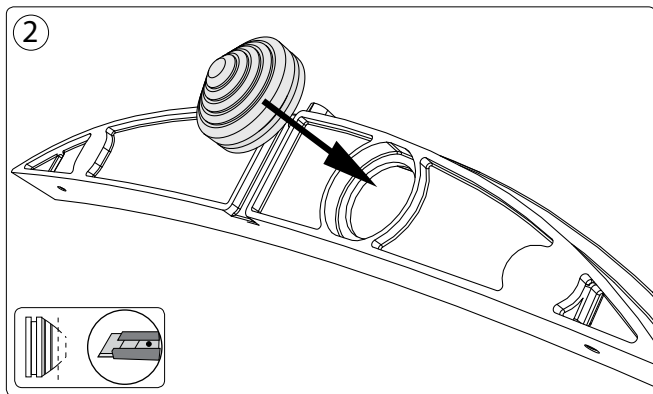

# PHILIPS

Incl.

3x Luxeon Rebel  
Powerled

Ø 6mm

Philips Lighting Contact Centre  
Int. Business Reply Service  
I.B.R.S. / C.C.R.I. Numéro 10461  
5600 VB Eindhoven  
Pays-Bas / The Netherlands

[www.philips.com/homelighting](http://www.philips.com/homelighting)  
☎ +800 7445 4775