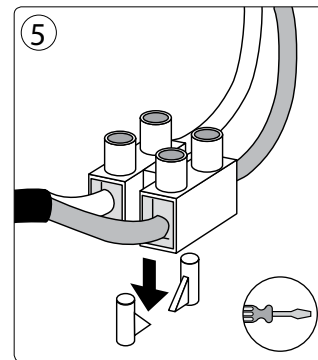

# PHILIPS

Incl.

3x Luxeon Rebel  
Powerled

Ø 6mm

Philips Lighting Contact Centre  
Int. Business Reply Service  
I.B.R.S. / C.C.R.I. Numéro 10461  
5600 VB Eindhoven  
Pays-Bas / The Netherlands

[www.philips.com/homelighting](http://www.philips.com/homelighting)  
☎ +800 7445 4775