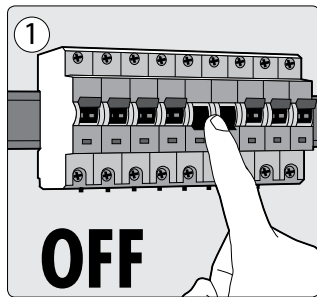

# PHILIPS

Incl.

3x Luxeon Rebel  
Powerled

Ø 6mm

Philips Lighting Contact Centre  
Int. Business Reply Service  
I.B.R.S. / C.C.R.I. Numéro 10461  
5600 VB Eindhoven  
Pays-Bas / The Netherlands

[www.philips.com/homelighting](http://www.philips.com/homelighting)  
☎ +800 7445 4775