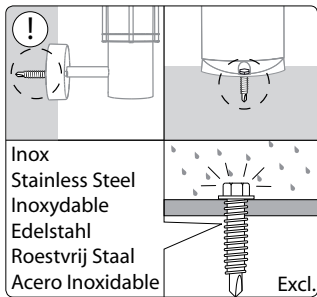

# PHILIPS

Incl.

3x Luxeon Rebel  
Powerled

Ø 6mm

Philips Lighting Contact Centre  
Int. Business Reply Service  
I.B.R.S. / C.C.R.I. Numéro 10461  
5600 VB Eindhoven  
Pays-Bas / The Netherlands

[www.philips.com/homelighting](http://www.philips.com/homelighting)  
☎ +800 7445 4775