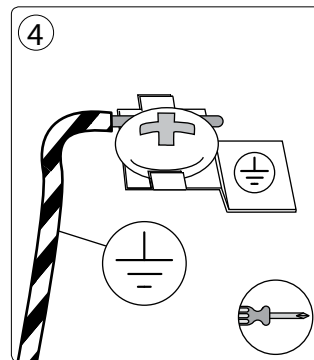

# PHILIPS

Incl.

3x Luxeon Rebel  
Powerled

Ø 6mm

Philips Lighting Contact Centre  
Int. Business Reply Service  
I.B.R.S. / C.C.R.I. Numéro 10461  
5600 VB Eindhoven  
Pays-Bas / The Netherlands

[www.philips.com/homelighting](http://www.philips.com/homelighting)  
☎ +800 7445 4775