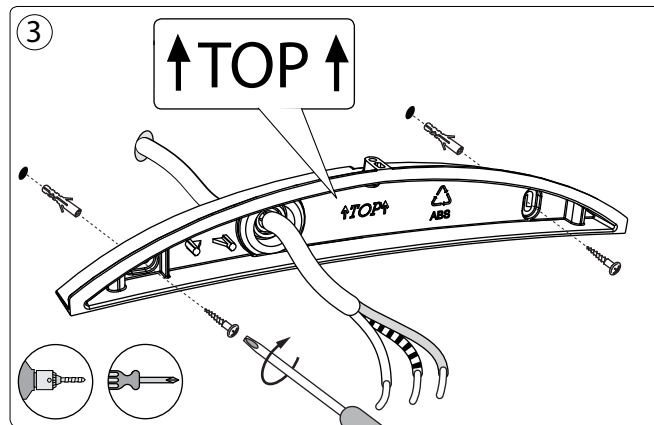

# PHILIPS

Incl.

3x Luxeon Rebel  
Powerled

Ø 6mm

Philips Lighting Contact Centre  
Int. Business Reply Service  
I.B.R.S. / C.C.R.I. Numéro 10461  
5600 VB Eindhoven  
Pays-Bas / The Netherlands

[www.philips.com/homelighting](http://www.philips.com/homelighting)  
☎ +800 7445 4775