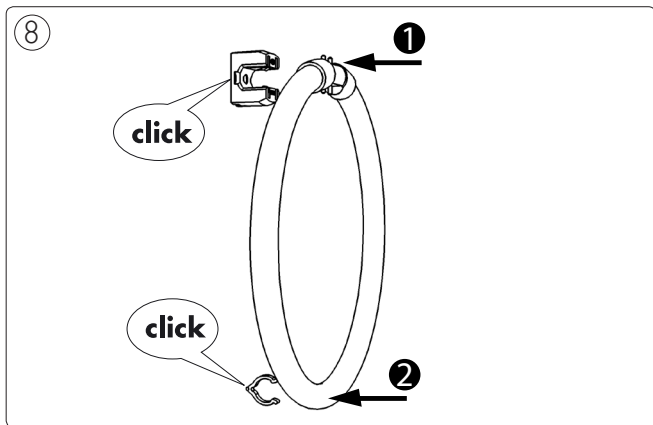

# PHILIPS

Incl.

Philips Lighting Contact Centre  
Int. Business Reply Service  
I.B.R.S. / C.C.R.I. Numéro 10461  
5600 VB Eindhoven  
Pays-Bas / The Netherlands

[www.philips.com/homelighting](http://www.philips.com/homelighting)  
☎ +800 7445 4775