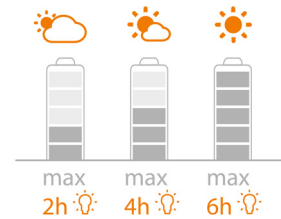

Maximum light duration: 6 hrs

Philips myGarden Solar lights are designed to make the most of the energy they receive from the sun, for light that lasts longer. Both the solar panel and the LED light are of the highest quality to maximise sunlight collection. The length of lighting time depends on the amount of sunlight the solar panel receives. In good weather conditions, this light has a maximum light duration of 6 hours. Furthermore, energy-saving features such as an on/off switch or a motion sensor help to ensure that whatever the weather or time of year, you'll always be able to light your outdoor areas brightly.