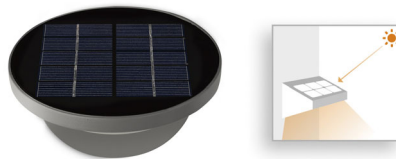

Philips myGarden
Wall light

Dusk
grey
LED

myGarden

17807/87/16

Turn sunlight into LED light

Capture the sun's energy with Philips myGarden Dusk wall light. The high-capacity solar panel and efficient LEDs combine for long-lasting light. The ingenious design is at home anywhere and offers subtle style and beautiful light.

The LED technology integrated into this Philips lamp is a unique solution developed by Philips. It turns on instantly, enables an optimal light output and brings out vivid colours in your home.

Warm white light

Light can have different colour temperatures, indicated in units called Kelvin (K). Lamps with a low Kelvin value produce a warm, more cosy light, while those with a higher Kelvin value produce a cool, more energising light. This Philips lamp offers warm white light for a cosy atmosphere.

Integrated solar panel

This Philips myGarden Solar light has an integrated solar panel as part of the light. The light is free of cables and emits up to 100 lumens of light, enough to illuminate a defined area or highlight a feature.