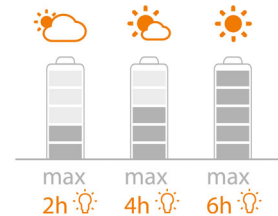

Maximum light duration: 6 hrs

Philips myGarden Solar lights are designed to make the most of the energy they receive from the sun, for light that lasts longer. Both the solar panel and the LED light are of the highest quality to maximise sunlight collection. The length of lighting time depends on the amount of sunlight the solar panel receives. In good weather conditions, this light has a maximum light duration of 6 hours. Furthermore, energy-saving features such as an on/off switch or a motion sensor help to ensure that whatever the weather or time of year, you'll always be able to light your outdoor areas brightly.