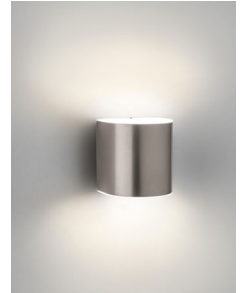

Philips myGarden
Wall light

Parrot
inox
LED

myGarden

17301/47/16

Enjoy a beautiful garden with light

The cylindrical Philips myGarden wall light with brushed stainless steel look adds the perfect touch to your outdoor area. It projects dramatic high-quality light effects onto a wall from its up-and-down windows.

Designed for your garden

- IP44 - weather-proof

Sustainable light solutions

- High quality LED light
- Energy saving
- Warm white light
- Long operating life of up to 15 years

PHILIPS

Highlights

High quality LED light

The LED technology integrated into this Philips lamp is a unique solution developed by Philips. It turns on instantly, enables an optimal light output and brings out vivid colours in your home.

Warm white light

Light can have different colour temperatures, indicated in units called Kelvin (K). Lamps with a low Kelvin value produce a warm, more cosy light, while those with a higher Kelvin value produce a cool, more energising light. This Philips lamp offers warm white light for a cosy atmosphere.