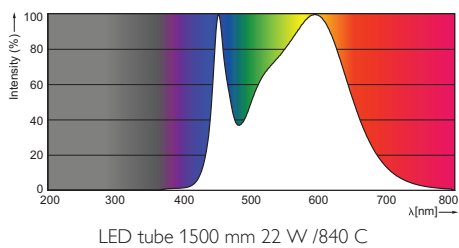

Fotometrické údaje