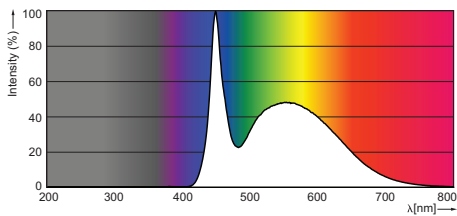

Fotometrické údaje

VLE 1200 mm 14.5 W, 16 W, 1500 mm 20 W /865 T8 C