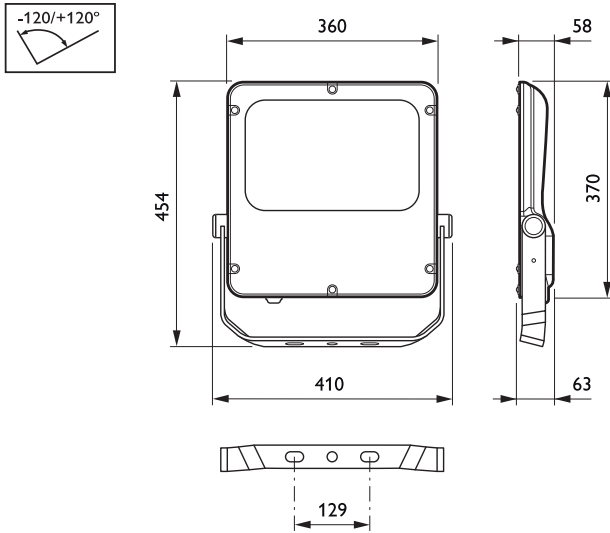

## Dimensional drawing

BVP120 LED80/NW A

© 2015 Koninklijke Philips N.V. (Royal Philips)  
All rights reserved.

Specifications are subject to change without notice. Trademarks are the property of Koninklijke Philips N.V. (Royal Philips) or their respective owners.