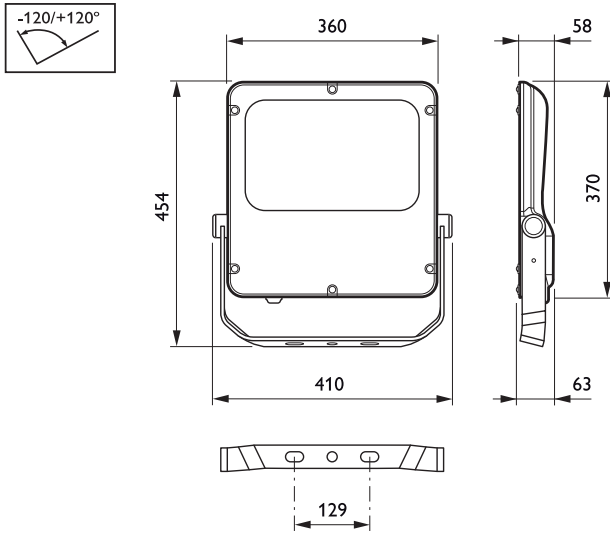

• Product Data

Order code	911401648902
Full product code	911401648902
Full product name	BVP120 LED80/NW S
Order product name	BVP120 LED80/NW S
Pieces per pack	1
Packs per outerbox	1
Bar code on pack - EAN1	8710163295862

PHILIPS

CoreLine Tempo

Bar code on
outerbox - EAN3
Logistic code(s) -
12NC

8710163295862
911401648902

Net weight per piece 6.500 kg

Dimensional drawing

BVP120 LED80/NW S

© 2015 Koninklijke Philips N.V. (Royal Philips)
All rights reserved.