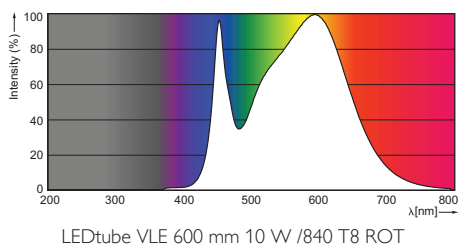

Fotometrické údaje