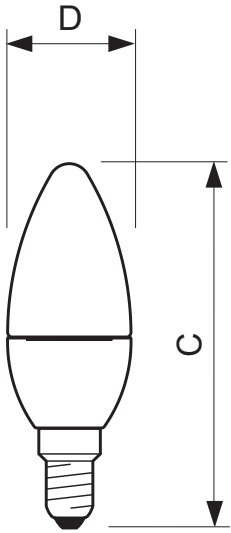

### • Product Dimensions

Overall Length C	106 mm
Diameter D	35 mm

### • Product Data

Order code	929001142202
Full product code	929001142202
Full product name	CorePro LEDcandle ND 4-25W E14 827 B35 CL
Order product name	CorePro candle ND 4-25W E14 827 B35 CL
Pieces per pack	1
Packing configuration	10

## Dimensional drawing