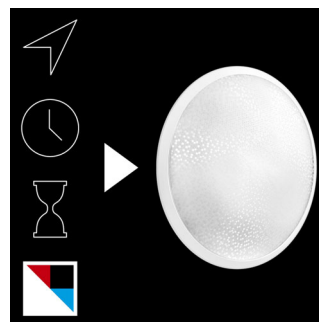

Timers and light notifications

Set your Philips Hue lights to notify you of incoming calls, messages, social media updates, appointments, the weather and other relevant communications received through your smart device. Through the IFTTT platform, you can set different behaviours for your lighting. Hue's ambient light notifications are a pleasant way to keep you informed and connected.