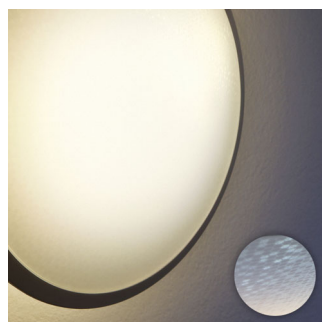

## All shades of white light

Set the right ambience for any moment with a range of beautiful, natural white LED light. Use the app on your smart device to set any shade of white light, from cool energising daylight (6500 K) to relaxing warm white light (2200 K).

## 3D texture for sparkling light

Hue Phoenix has a 3D texture that provides an enhanced appearance and a pleasant diffusion of light. The surface of the lamp is covered with a hexagonal pattern that captures and reflects light, creating a sparkling effect. The effect changes depending on your viewing angle, making Hue Phoenix a dynamic and eye-catching decorative piece in your home, even when the lights are off.