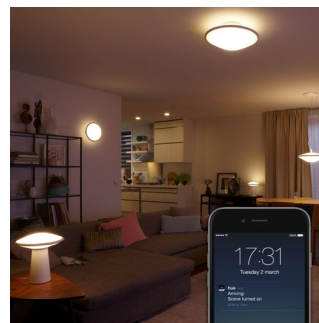

## All shades of white light

Set the right ambience for any moment with a range of beautiful, natural white LED light. Use the app on your smart device to set any shade of white light, from cool energising daylight (6500 K) to relaxing warm white light (2200 K).

## Control from your smart device

Connect this Philips Hue lamp with the Hue bridge and discover the full range of lighting

3115331PH

possibilities. Control the Hue lamp wirelessly from any iOS or Android device via the Philips Hue app or any third-party app developed for Hue. Set timers, notifications, alarms, geofencing for soft security, and sync to your entertainment system for the full Hue experience.

## Timers and light notifications

Set your Philips Hue lights to notify you of incoming calls, messages, social media updates, appointments, the weather and other relevant communications received through your smart device. Through the IFTTT platform, you can set different behaviours for your lighting. Hue's ambient light notifications are a pleasant way to keep you informed and connected.

## Safety and security at home

Make it look like you are at home even when you are away. Set scheduled alarms or use timers to turn your lights on and off at fixed or random times. With online access, you can also control your home lighting directly via the app on your smart device. Enable geofencing in the app and your lights will automatically turn on or off when you enter or leave the house. Convenient and reassuring - wherever you are.