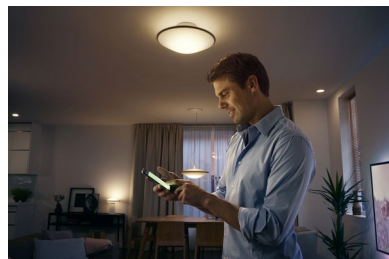

Smooth wireless dimming

Adjust the brightness of your Philips Hue lights easily and seamlessly via your smart device. No need to rewire your home or install a wall dimmer.