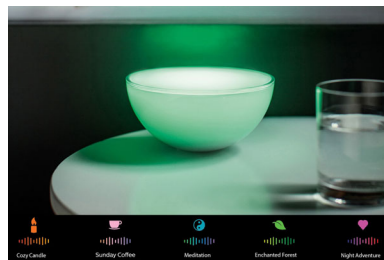

Wireless connectivity

- Always up to date
- Connect up to 50 Hue bulbs and lamps

PHILIPS

Table lamp
Hue Go matte white, LED

Highlights

Bring light wherever you go

Connect light to your daily life and move it around the way you like it. Philips Hue Go is the most versatile light in your home with up to 300 lumen light output. When plugged into the mains, use it to colour your walls with up to 16 million colours, or choose from any tone of white, from warm to cold, from full brightness to deep dimmed light. Detach it from the mains, and Hue Go becomes a portable centrepiece you can carry to set the mood and bring the best light for your activities. Play with light your way, limited only by your imagination.

Control from your smart device

Connect this Philips Hue lamp with the Hue bridge and discover the full range of lighting possibilities. Control the Hue lamp wirelessly from any iOS or Android device via the Philips Hue app or any third-party app developed for Hue. Set timers, notifications, alarms, geofencing for soft security, and sync to your entertainment system for the full Hue experience.

On product control

Control Philips Hue Go conveniently and quickly even without your smart device at hand. Activate light settings directly by pressing the smart control on the product. Choose from 7 different light effects: functional warm white light, cool energising daylight, and 5 natural dynamic light effects that match your special moments.

Natural dynamic effects

Philips Hue Go embeds 5 patented natural dynamic effects: *Cosy Candle*, *Sunday Coffee*, *Meditation*, *Enchanted Forest*, and *Night Adventure*.

7146060PH

Meditation, *Enchanted Forest*, and *Night Adventure*. Each dynamic effect has its own characteristic flow and mix of colours to set the right mood. Perfect for a romantic dinner, relaxing bath or zen moment.