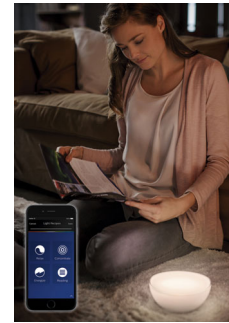

On product control

Control Philips Hue Go conveniently and quickly even without your smart device at hand. Activate light settings directly by pressing the smart control on the product. Choose from 7 different light effects: functional warm white light, cool energising daylight, and 5 natural dynamic light effects that match your special moments.

Natural dynamic effects

Philips Hue Go embeds 5 patented natural dynamic effects: *Cosy Candle*, *Sunday Coffee*, *Meditation*, *Enchanted Forest*, and *Night Adventure*.

7146060PH

Meditation, *Enchanted Forest*, and *Night Adventure*. Each dynamic effect has its own characteristic flow and mix of colours to set the right mood. Perfect for a romantic dinner, relaxing bath or zen moment.

Four light recipes

Get the best light for whatever you do. Philips Hue has captured the optimal light for your daily activities in four light recipes. "Energise" bathes you in cool and vibrant light for that extra boost. "Concentrate" enables you to focus and get your work done with finely tuned bright white light. "Read" gives the optimal warm white light that does not strain your eyes — perfect for that good read. "Relax" helps you to unwind with a soft glow of warm white light.

Natural wake-up experience

Wake up naturally for a fresh start of each day. Ease your sleeping routine with the most natural wake up experience yet. This Philips Hue light wakes you up in a gentle and natural way. The gradually increasing light intensity gives you the feeling you are waking up with sunlight. You can also programme timers or set Philips Hue to notify you of incoming calls, messages, social media updates, the weather and other relevant communications received through your smart device.