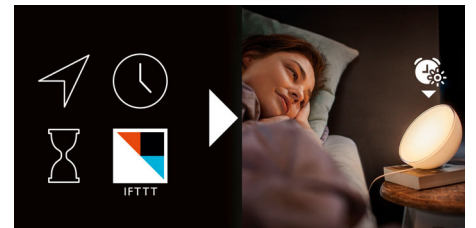

On product control

Control Philips Hue Go conveniently and quickly even without your smart device at hand. Activate light settings directly by pressing the smart control on the product. Choose from 7 different light effects: functional warm white light, cool energising daylight, and 5 natural dynamic light effects that match your special moments.

Natural dynamic effects

Philips Hue Go embeds 5 patented natural dynamic effects: *Cosy Candle*, *Sunday Coffee*, *Meditation*, *Enchanted Forest*, and *Night Adventure*.

7146060PH

Meditation, *Enchanted Forest*, and *Night Adventure*. Each dynamic effect has its own characteristic flow and mix of colours to set the right mood. Perfect for a romantic dinner, relaxing bath or zen moment.

Natural wake-up experience

Wake up naturally for a fresh start of each day. Ease your sleeping routine with the most natural wake up experience yet. This Philips Hue light wakes you up in a gentle and natural way. The gradually increasing light intensity gives you the feeling you are waking up with sunlight. You can also programme timers or set Philips Hue to notify you of incoming calls, messages, social media updates, the weather and other relevant communications received through your smart device.