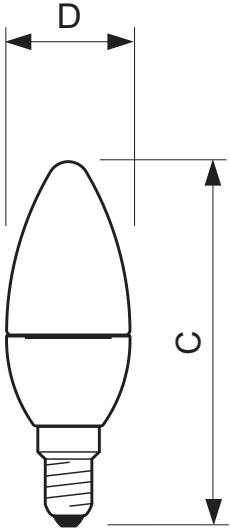

### • Product Dimensions

Overall Length C	106 mm
Diameter D	35 mm

### • Product Data

Order code	929001157402
Full product code	929001157402
Full product name	CorePro LEDcandle ND 4-25W E14 827 B35 FR
Order product name	CorePro candle ND 4-25W E14 827 B35 FR
Pieces per pack	1
Packing configuration	10

## Dimensional drawing