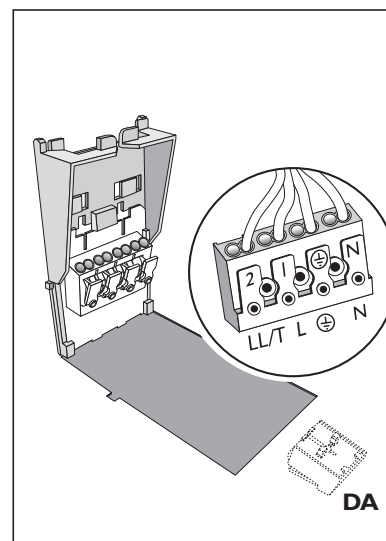

ENSTO (EN)

Push-In (PI)

PSD

PSD-EL

PSD (ACL)

Philips Lighting
www.philips.com

4422 003 60923
08/11
Printed in the Netherlands
Data subject to change

ATTENTION!

- During installation or maintaining the luminaire please use gloves to avoid spots on the cover.
- Dirty spots can be removed:
 - Only dust: with micro fiber cloth
 - Fingerprints, etc.: with a cleaner for synthetic material with antistatic effect.
- Remove the protection foil on the cover only short before usage of the lighting installation.
- Do not touch electronic components! ESD sensitive.
- Do not stare into LED beam.
- A DayZone master luminaire can control a maximum of 7 slave luminaires.