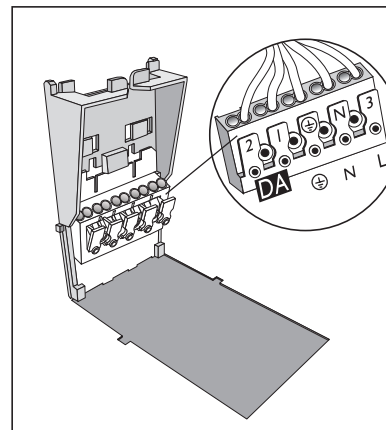

ENSTO (EN)

Push-In (PI)

PSD

PSD-EL

PSD (ACL)

Philips Lighting
www.philips.com

4422 003 60923
08/11
Printed in the Netherlands
Data subject to change

ATTENTION!

- During installation or maintaining the luminaire please use gloves to avoid spots on the cover.
- Dirty spots can be removed:
 - Only dust: with micro fiber cloth
 - Fingerprints, etc.: with a cleaner for synthetic material with antistatic effect.
- Remove the protection foil on the cover only short before usage of the lighting installation.
- Do not touch electronic components! ESD sensitive.
- Do not stare into LED beam.
- A DayZone master luminaire can control a maximum of 7 slave luminaires.