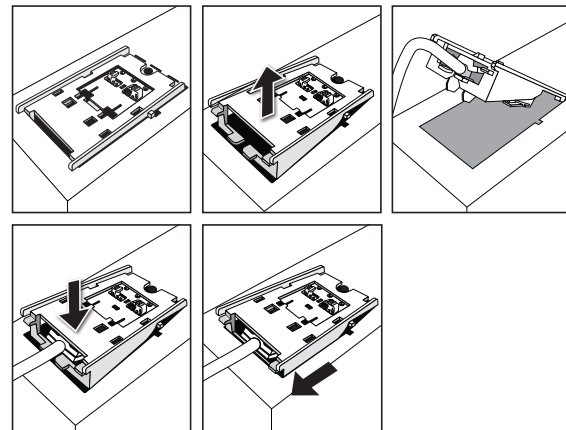

ENSTO (EN)

Push-In (PI)

PSD

PSD-EL

PSD (ACL)

Philips Lighting
www.philips.com

4422 003 60923
08/11
Printed in the Netherlands
Data subject to change

ATTENTION!

- During installation or maintaining the luminaire please use gloves to avoid spots on the cover.
- Dirty spots can be removed:
 - Only dust: with micro fiber cloth
 - Fingerprints, etc.: with a cleaner for synthetic material with antistatic effect.
- Remove the protection foil on the cover only short before usage of the lighting installation.
- Do not touch electronic components! ESD sensitive.
- Do not stare into LED beam.
- A DayZone master luminaire can control a maximum of 7 slave luminaires.