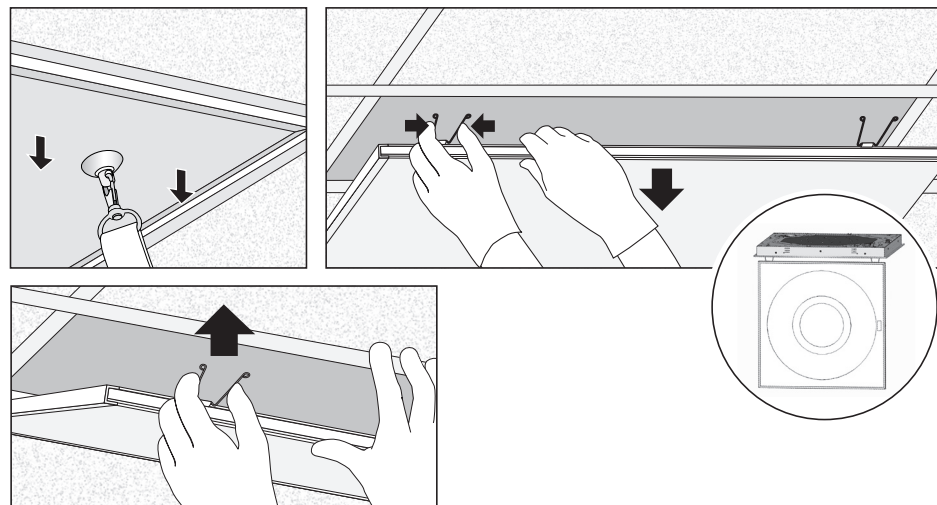

ATTENTION!

DayZone Lighting Technology

Maintenance instructions

Given the choices made in this unique lighting concept, there are a few instructions regarding the maintenance of this luminaire to assure the lighting qualities:

- ☐ During installation or maintaining the luminaire please use gloves to avoid spots on the cover.
- ☐ Dirty spots can be removed:
  - Only dust: with micro fiber cloth
  - Fingerprints, etc.: with a cleaner for synthetic material with antistatic effect.
- ☐ Remove the protection foil on the cover only short before usage of the lighting installation.
- ☐ Do not touch electronic components! ESD sensitive.
- ☐ Do not stare into LED beam.
- ☐ A DayZone master luminaire can control a maximum of 7 slave luminaires.

ATTENTION!

DayZone BBS560 / 562 / 567

Installation instructions

Instructions de montage
Montageanleitung
Montage instructie
Istruzioni di montaggio

Instrucciones de montaje
Instruções de montagem
Monteringsinstruktioner
Monteringsvejledning

Kokoonpano- ja kiinnitysohjeet
Montaj yönergeleri
Οδηγίες συναρμολόγησης
Instrukcja montażu

Szerelési utasítások
Návod k montáži
ИНСТРУКЦИЯ ПО МОНТАЖУ
Návod k montáži

IP 40

This luminaire must be earthed.
Ce luminaire doit être mis à la terre.
Diese Leuchte muß geerdet werden.
Dit armatuur moet worden geaard.
Questa armatura deve essere collegata a terra.
La Luminaria debe estar conectada a tierra.