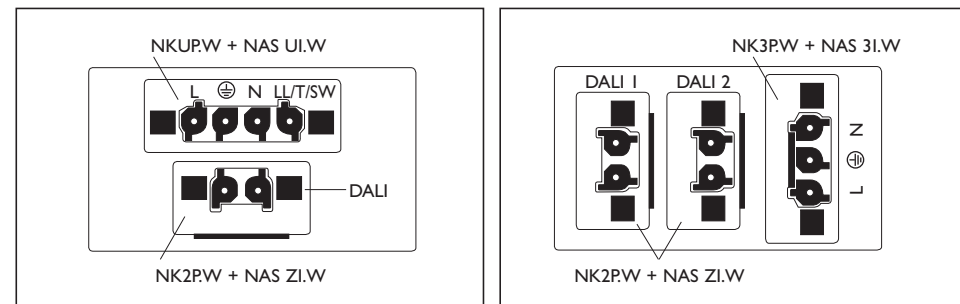

ENSTO (EN)

Push-In (PI)

PSD

PSD-EL

PSD (ACL)

Philips Lighting
www.philips.com

4422 003 60923
08/11
Printed in the Netherlands
Data subject to change

ATTENTION!

- During installation or maintaining the luminaire please use gloves to avoid spots on the cover.
- Dirty spots can be removed:
 - Only dust: with micro fiber cloth
 - Fingerprints, etc.: with a cleaner for synthetic material with antistatic effect.
- Remove the protection foil on the cover only short before usage of the lighting installation.
- Do not touch electronic components! ESD sensitive.
- Do not stare into LED beam.
- A DayZone master luminaire can control a maximum of 7 slave luminaires.