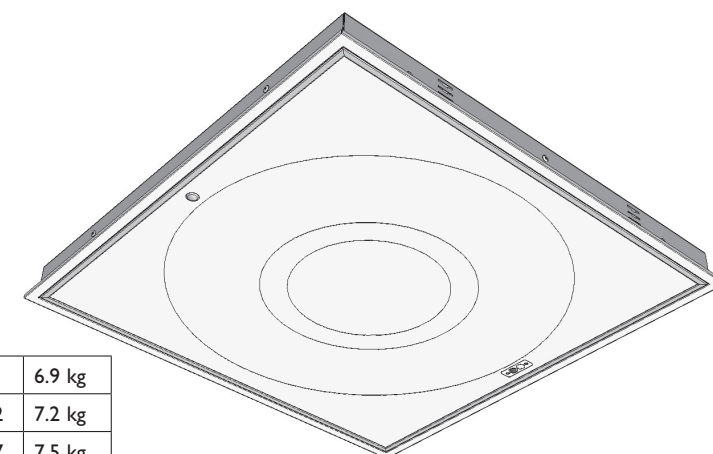

BBS561	6.9 kg
BBS562	7.2 kg
BBS567	7.5 kg

PHILIPS

PHILIPS