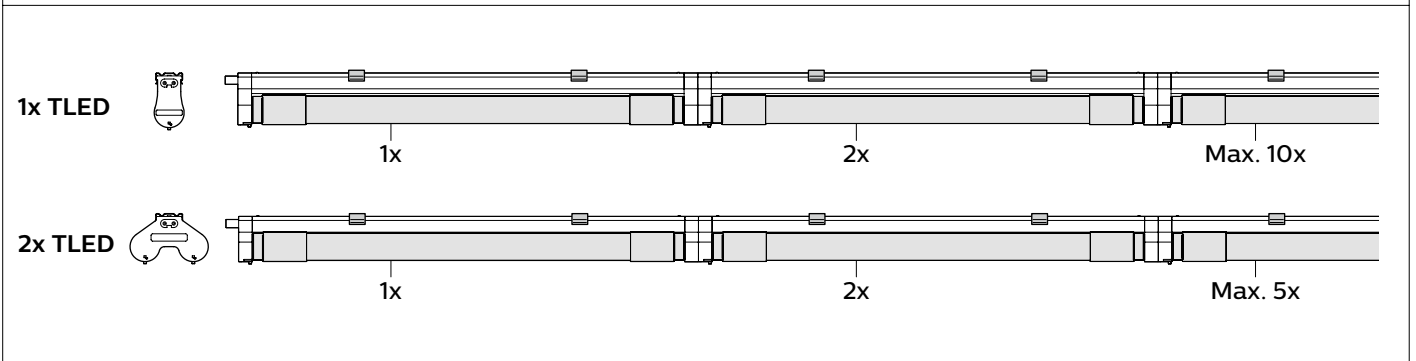

2 X TLED

1 x

2 x

 - The luminaire shall be installed by a qualified electrician and wired in accordance with the latest IEE electrical regulations or the national requirements.
 - Lamp are replaceable.