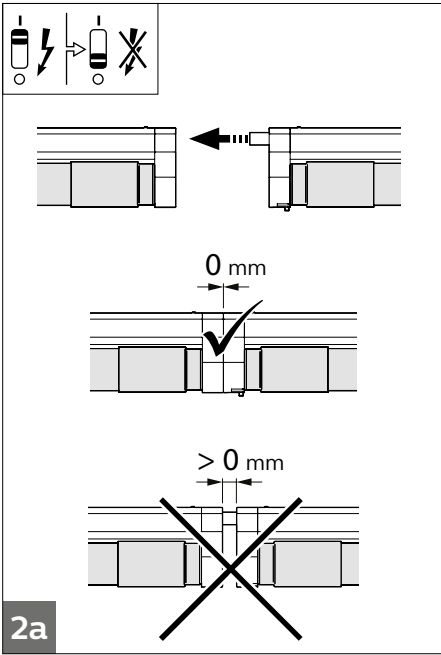

- The luminaire shall be installed by a qualified electrician and wired in accordance with the latest IEE electrical regulations or the national requirements.
- Lamp are replaceable.