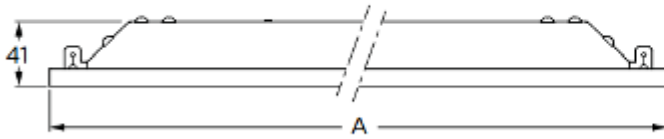

Dimensions

LEDINAIRE RC060B INCASSO W60L60 / W62L62

W60L60
W62L62