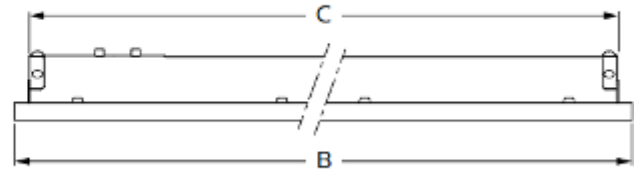

Dimensions

LEDINAIRE RC060B INCASSO W60L60 / W62L62

W60L60
W62L62