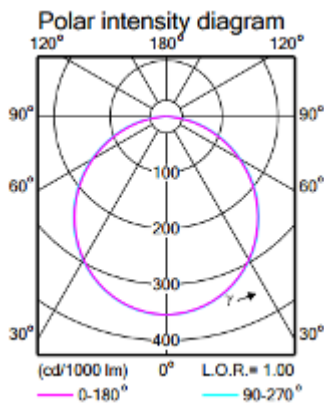

Product description	Dimensions	Light output (lm)	CCT (K)	Weight	EOC
LEDINAIRE RC060B LED34S/840 PSU W60L60	600x600 mm	3400	4000	2,762	06958500
LEDINAIRE RC062B LED34S/840 PSU W62L62	625x625 mm	3400	4000	2,762	06964600
LEDINAIRE RC060B LED34S/840 PSU W30L120	300x1200 mm	3400	4000	2,500	06960800
LEDINAIRE RC060B LED34S/830 PSU W30L120	300x1200 mm	3400	3000	2,500	06961500
LEDINAIRE RC060B LED34S/840 PSU W60L60	600x600 mm	3400	4000	2,762	06958500

Dimensions

LEDINAIRE RC060B INCASSO W60L60 / W62L62

W60L60
W62L62

Photometric data

LEDINAIRE RC060B INCASSO W30L120 1xLED34S/840 PSU

Energy efficiency label