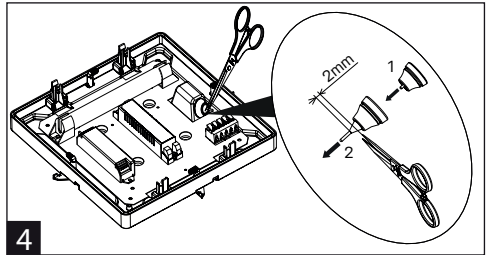

TREEVOS LINEA ROUND LINEA SQUARE

IP54

230V
50Hz

Spacer part position considering to inside equipment of luminaire

A	Motion sensor
B	Emergency lighting
C	Without emergency lighting and motion sensor

Spacer part position considering to inside equipment of luminaire

A	Motion sensor
B	Emergency lighting
C	Without emergency lighting and motion sensor

3

3

TREEVOS LINEA ROUND LINEA SQUARE

IP54

230V
50Hz

The light source in this luminaire may be replaced only by the manufacturer or its contractual service technician or a similarly qualified person!

Installation can only be carried out by an authorized person and according to the mounting instructions. Any other installation is considered to be improper. For well installation and good luminaire work is necessary ensure a planarity of a mounting surface. Make sure that the luminaire is always disconnected from the power supply before the installation work. Do not use the luminaire if damaged or if damaged the power cable. Only damp microfiber cloth can be used for cleaning. Technical changes are subjected without notice. Do not dispose the luminaire or its parts as household waste, but make the proper recycling.