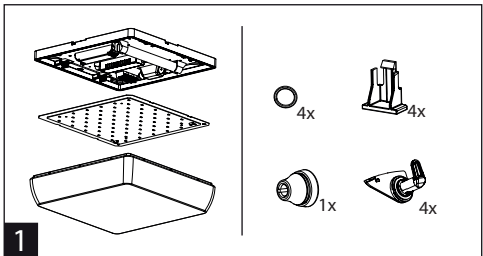

TREEVOS LINEA ROUND LINEA SQUARE

IP54

230V
50Hz

Spacer part position considering to inside equipment of luminaire

A	Motion sensor
B	Emergency lighting
C	Without emergency lighting and motion sensor

Spacer part position considering to inside equipment of luminaire