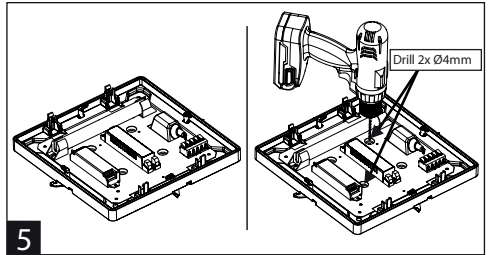

TREEVOS LINEA ROUND LINEA SQUARE

IP54

230V
50Hz

Spacer part position considering to inside equipment of luminaire

A	Motion sensor
B	Emergency lighting
C	Without emergency lighting and motion sensor

Spacer part position considering to inside equipment of luminaire

A	Motion sensor
B	Emergency lighting
C	Without emergency lighting and motion sensor

3

3

TREEVOS LINEA ROUND LINEA SQUARE

IP54

230V
50Hz

The light source in this luminaire may be replaced only by the manufacturer or its contractual service technician or a similarly qualified person!