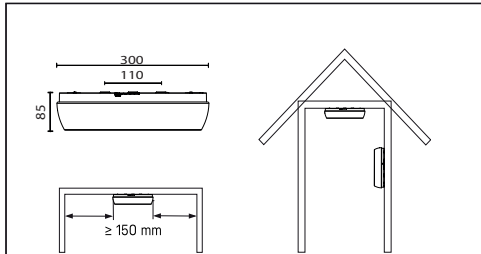

TREEVOS LINEA ROUND LINEA SQUARE

IP54

230V
50Hz

Spacer part position considering to inside equipment of luminaire

A	Motion sensor
B	Emergency lighting
C	Without emergency lighting and motion sensor

Spacer part position considering to inside equipment of luminaire