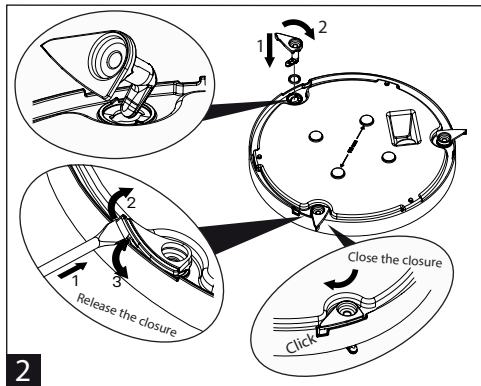

TREEVOS LINEA ROUND LINEA SQUARE

IP54

230V
50Hz

Spacer part position considering to inside equipment of luminaire

A	Motion sensor
B	Emergency lighting
C	Without emergency lighting and motion sensor

Spacer part position considering to inside equipment of luminaire

A	Motion sensor
B	Emergency lighting
C	Without emergency lighting and motion sensor

3

3

TREEVOS LINEA ROUND LINEA SQUARE

IP54

230V
50Hz

The light source in this luminaire may be replaced only by the manufacturer or its contractual service technician or a similarly qualified person!

Installation can only be carried out by an authorized person and according to the mounting instructions. Any other installation is considered to be improper. For well installation and good luminaire work is necessary ensure a planarity of a mounting surface. Make sure that the luminaire is always disconnected from the power supply before the installation work. Do not use the luminaire if damaged or if damaged the power cable. Only damp microfiber cloth can be used for cleaning. Technical changes are subjected without notice. Do not dispose the luminaire or its parts as household waste, but make the proper recycling.