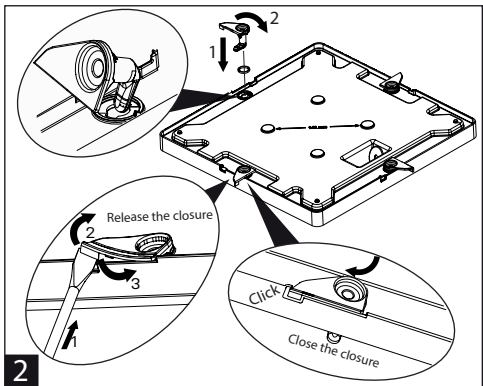

TREEVOS LINEA ROUND LINEA SQUARE

IP54

230V
50Hz

Spacer part position considering to inside equipment of luminaire

A	Motion sensor
B	Emergency lighting
C	Without emergency lighting and motion sensor

Spacer part position considering to inside equipment of luminaire

A	Motion sensor
B	Emergency lighting
C	Without emergency lighting and motion sensor

3

3

TREEVOS LINEA ROUND LINEA SQUARE

IP54

230V
50Hz

The light source in this luminaire may be replaced only by the manufacturer or its contractual service technician or a similarly qualified person!

Installation can only be carried out by an authorized person and according to the mounting instructions. Any other installation is considered to be improper. For well installation and good luminaire work is necessary ensure a planarity of a mounting surface. Make sure that the luminaire is always disconnected from the power supply before the installation work. Do not use the luminaire if damaged or if damaged the power cable. Only damp microfiber cloth can be used for cleaning. Technical changes are subjected without notice. Do not dispose the luminaire or its parts as household waste, but make the proper recycling.