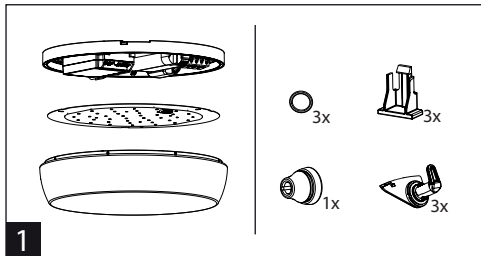

TREEVOS LINEA ROUND LINEA SQUARE

IP54

230V
50Hz

Spacer part position considering to inside equipment of luminaire

A	Motion sensor
B	Emergency lighting
C	Without emergency lighting and motion sensor

Spacer part position considering to inside equipment of luminaire

A	Motion sensor
B	Emergency lighting
C	Without emergency lighting and motion sensor

3

3

TREEVOS LINEA ROUND LINEA SQUARE

IP54

230V
50Hz

The light source in this luminaire may be replaced only by the manufacturer or its contractual service technician or a similarly qualified person!