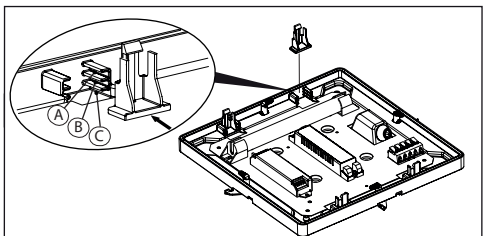

TREEVOS LINEA ROUND LINEA SQUARE

IP54

230V
50Hz

Spacer part position considering to inside equipment of luminaire

A	Motion sensor
B	Emergency lighting
C	Without emergency lighting and motion sensor

Spacer part position considering to inside equipment of luminaire

A	Motion sensor
B	Emergency lighting
C	Without emergency lighting and motion sensor

3

3

TREEVOS LINEA ROUND LINEA SQUARE

IP54

230V
50Hz

The light source in this luminaire may be replaced only by the manufacturer or its contractual service technician or a similarly qualified person!