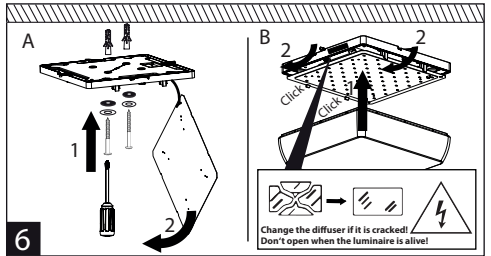

A	Motion sensor
B	Emergency lighting
C	Without emergency lighting and motion sensor

3

3

TREEVOS LINEA ROUND LINEA SQUARE

IP54

230V
50Hz

The light source in this luminaire may be replaced only by the manufacturer or its contractual service technician or a similarly qualified person!

Installation can only be carried out by an authorized person and according to the mounting instructions. Any other installation is considered to be improper. For well installation and good luminaire work is necessary ensure a planarity of a mounting surface. Make sure that the luminaire is always disconnected from the power supply before the installation work. Do not use the luminaire if damaged or if damaged the power cable. Only damp microfiber cloth can be used for cleaning. Technical changes are subjected without notice. Do not dispose the luminaire or its parts as household waste, but make the proper recycling.