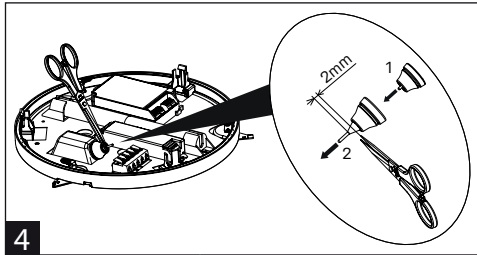

TREEVOS LINEA ROUND LINEA SQUARE

IP54

230V
50Hz

Spacer part position considering to inside equipment of luminaire

A	Motion sensor
B	Emergency lighting
C	Without emergency lighting and motion sensor

Spacer part position considering to inside equipment of luminaire

A	Motion sensor
B	Emergency lighting
C	Without emergency lighting and motion sensor

3

3

TREEVOS LINEA ROUND LINEA SQUARE

IP54

230V
50Hz

The light source in this luminaire may be replaced only by the manufacturer or its contractual service technician or a similarly qualified person!