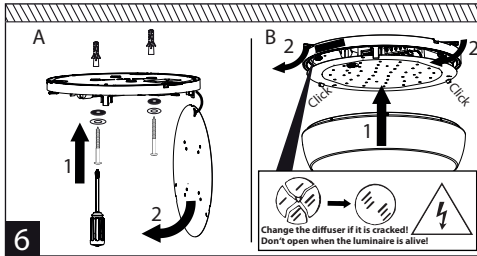

TREEVOS LINEA ROUND LINEA SQUARE

IP54

230V
50Hz

Spacer part position considering to inside equipment of luminaire

A	Motion sensor
B	Emergency lighting
C	Without emergency lighting and motion sensor

Spacer part position considering to inside equipment of luminaire

A	Motion sensor
B	Emergency lighting
C	Without emergency lighting and motion sensor

3

3

TREEVOS LINEA ROUND LINEA SQUARE

IP54

230V
50Hz

The light source in this luminaire may be replaced only by the manufacturer or its contractual service technician or a similarly qualified person!

Installation can only be carried out by an authorized person and according to the mounting instructions. Any other installation is considered to be improper. For well installation and good luminaire work is necessary ensure a planarity of a mounting surface. Make sure that the luminaire is always disconnected from the power supply before the installation work. Do not use the luminaire if damaged or if damaged the power cable. Only damp microfiber cloth can be used for cleaning. Technical changes are subjected without notice. Do not dispose the luminaire or its parts as household waste, but make the proper recycling.