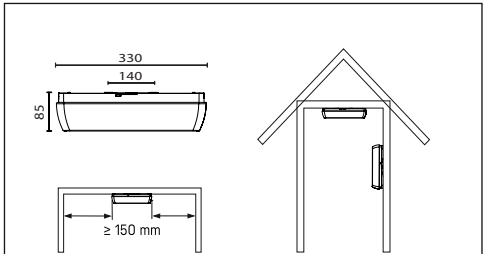

TREEVOS LINEA ROUND LINEA SQUARE

IP54

230V
50Hz

Spacer part position considering to inside equipment of luminaire

A	Motion sensor
B	Emergency lighting
C	Without emergency lighting and motion sensor

Spacer part position considering to inside equipment of luminaire