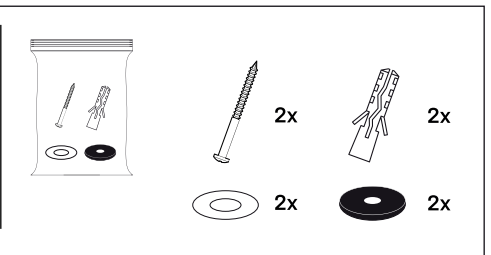

TREEVOS LINEA ROUND LINEA SQUARE

IP54

230V
50Hz

Spacer part position considering to inside equipment of luminaire

A	Motion sensor
B	Emergency lighting
C	Without emergency lighting and motion sensor

Spacer part position considering to inside equipment of luminaire

A	Motion sensor
B	Emergency lighting
C	Without emergency lighting and motion sensor

3

3

TREEVOS LINEA ROUND LINEA SQUARE

IP54

230V
50Hz

The light source in this luminaire may be replaced only by the manufacturer or its contractual service technician or a similarly qualified person!