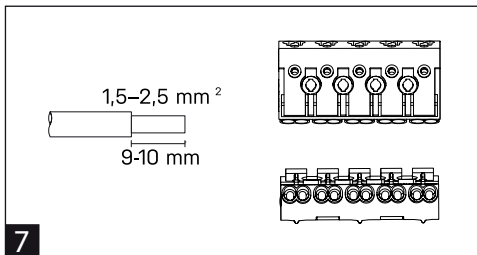

TREEVOS LINEA ROUND LINEA SQUARE

IP54

230V
50Hz

Spacer part position considering to inside equipment of luminaire

A	Motion sensor
B	Emergency lighting
C	Without emergency lighting and motion sensor

Spacer part position considering to inside equipment of luminaire

A	Motion sensor
B	Emergency lighting
C	Without emergency lighting and motion sensor

3

3

TREEVOS LINEA ROUND LINEA SQUARE

IP54

230V
50Hz

The light source in this luminaire may be replaced only by the manufacturer or its contractual service technician or a similarly qualified person!