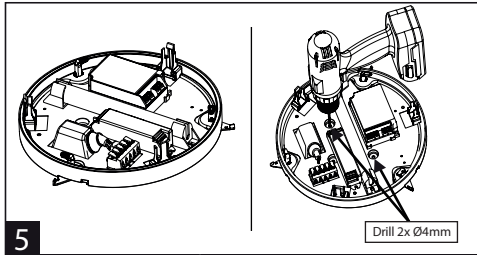

TREEVOS LINEA ROUND LINEA SQUARE

IP54

230V
50Hz

Spacer part position considering to inside equipment of luminaire

A	Motion sensor
B	Emergency lighting
C	Without emergency lighting and motion sensor

Spacer part position considering to inside equipment of luminaire

A	Motion sensor
B	Emergency lighting
C	Without emergency lighting and motion sensor

3

3

TREEVOS LINEA ROUND LINEA SQUARE

IP54

230V
50Hz

The light source in this luminaire may be replaced only by the manufacturer or its contractual service technician or a similarly qualified person!