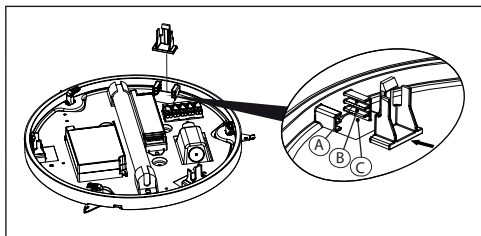

TREEVOS LINEA ROUND LINEA SQUARE

IP54

230V
50Hz

Spacer part position considering to inside equipment of luminaire

A	Motion sensor
B	Emergency lighting
C	Without emergency lighting and motion sensor

Spacer part position considering to inside equipment of luminaire

A	Motion sensor
B	Emergency lighting
C	Without emergency lighting and motion sensor

3

3

TREEVOS LINEA ROUND LINEA SQUARE

IP54

230V
50Hz

The light source in this luminaire may be replaced only by the manufacturer or its contractual service technician or a similarly qualified person!

Installation can only be carried out by an authorized person and according to the mounting instructions. Any other installation is considered to be improper. For well installation and good luminaire work is necessary ensure a planarity of a mounting surface. Make sure that the luminaire is always disconnected from the power supply before the installation work. Do not use the luminaire if damaged or if damaged the power cable. Only damp microfiber cloth can be used for cleaning. Technical changes are subjected without notice. Do not dispose the luminaire or its parts as household waste, but make the proper recycling.